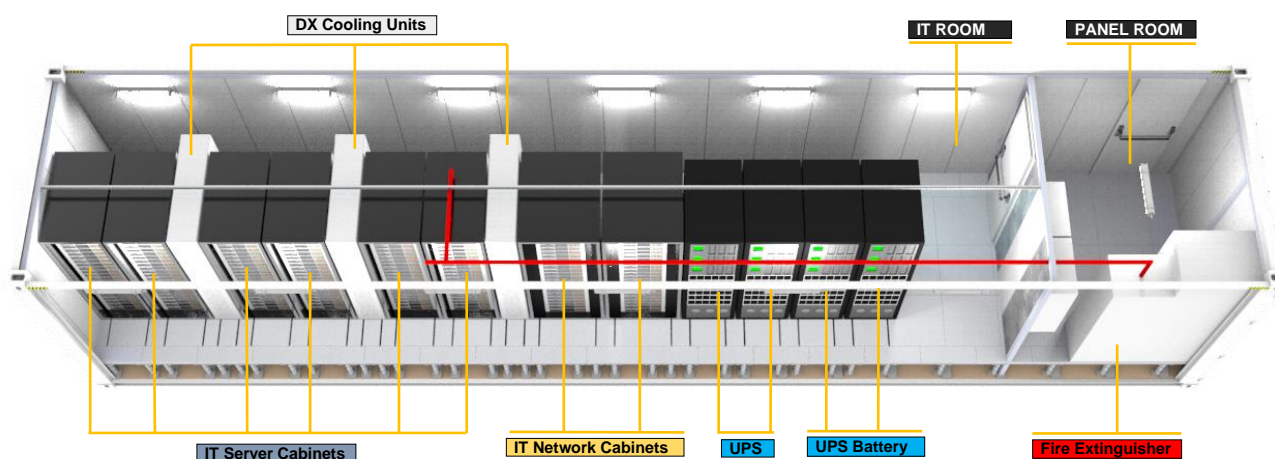

FDC-I4835 Flex Data Center

Fast deployment, less investment and low PUE : **Mobile Data Center Solution**

Introduction

The Mobile Data Center (FDC) is the total solution includes air conditioning, lighting, fire extinguishing, access control, power backup and rack cabinets. System is TierIII compliant.

The FDC is scalable; the size of Data Center can be tailored by adding same container side by side as per requirement. The solution is also movable; can be located to other places.

Specifications

Container

- 40'HC ISO Container
- Outer Length : 12192 mm
- Outer Width : 2438 mm
- Outer Height : 2896 mm

IT Capacity

- Up to 6kW per Enclosure
- Up to 8 Racks

Uninterrupted Power

- 80+80 kVA Modular UPS, (N+N) Configuration
- Low energy consumption, high efficiency
- Easy installation, long battery life

Container Insulation

- * B Class Fire protection
- * 142 kg/m³ Rockwool density
- * Insulation material non-combustible mineral wool

Cooling

- Three In-Row Cooling Unit
- N+1 Configuration
- Fully insulated container is not affected by external environment

Systems

- Gas-Based Environmentally Friendly Agent for Fire Suppression
- Biometric Access Controls
- Motion Dedection and Sensor-Based Alarm Notification